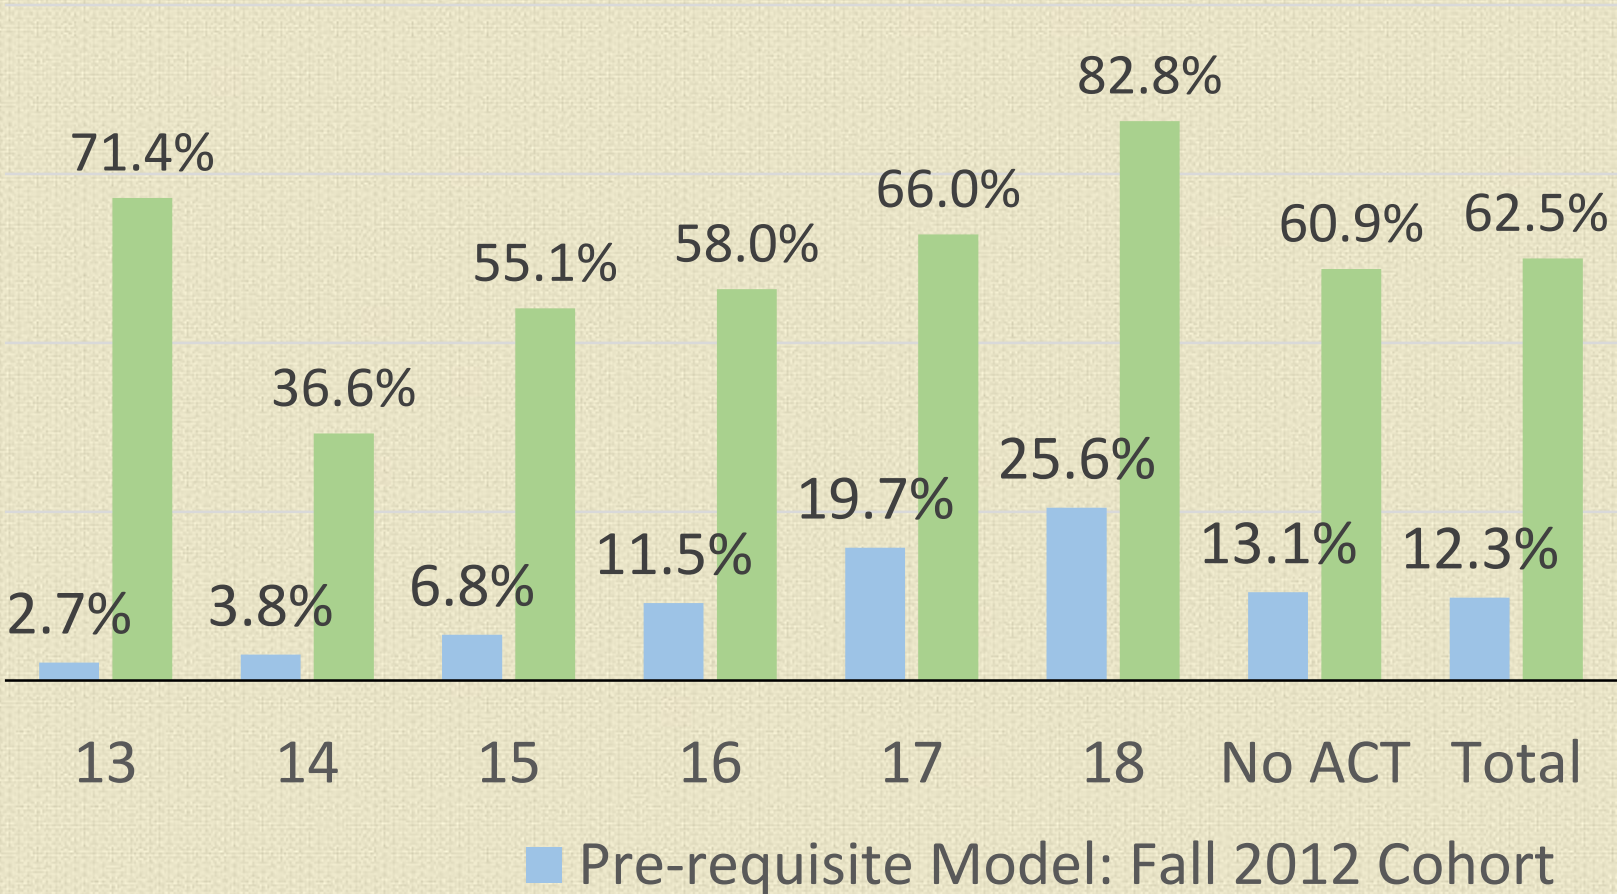

Completion of Gateway Math by ACT Sub-score

Community College Pre-requisite Model vs. Co-requisite Pilots