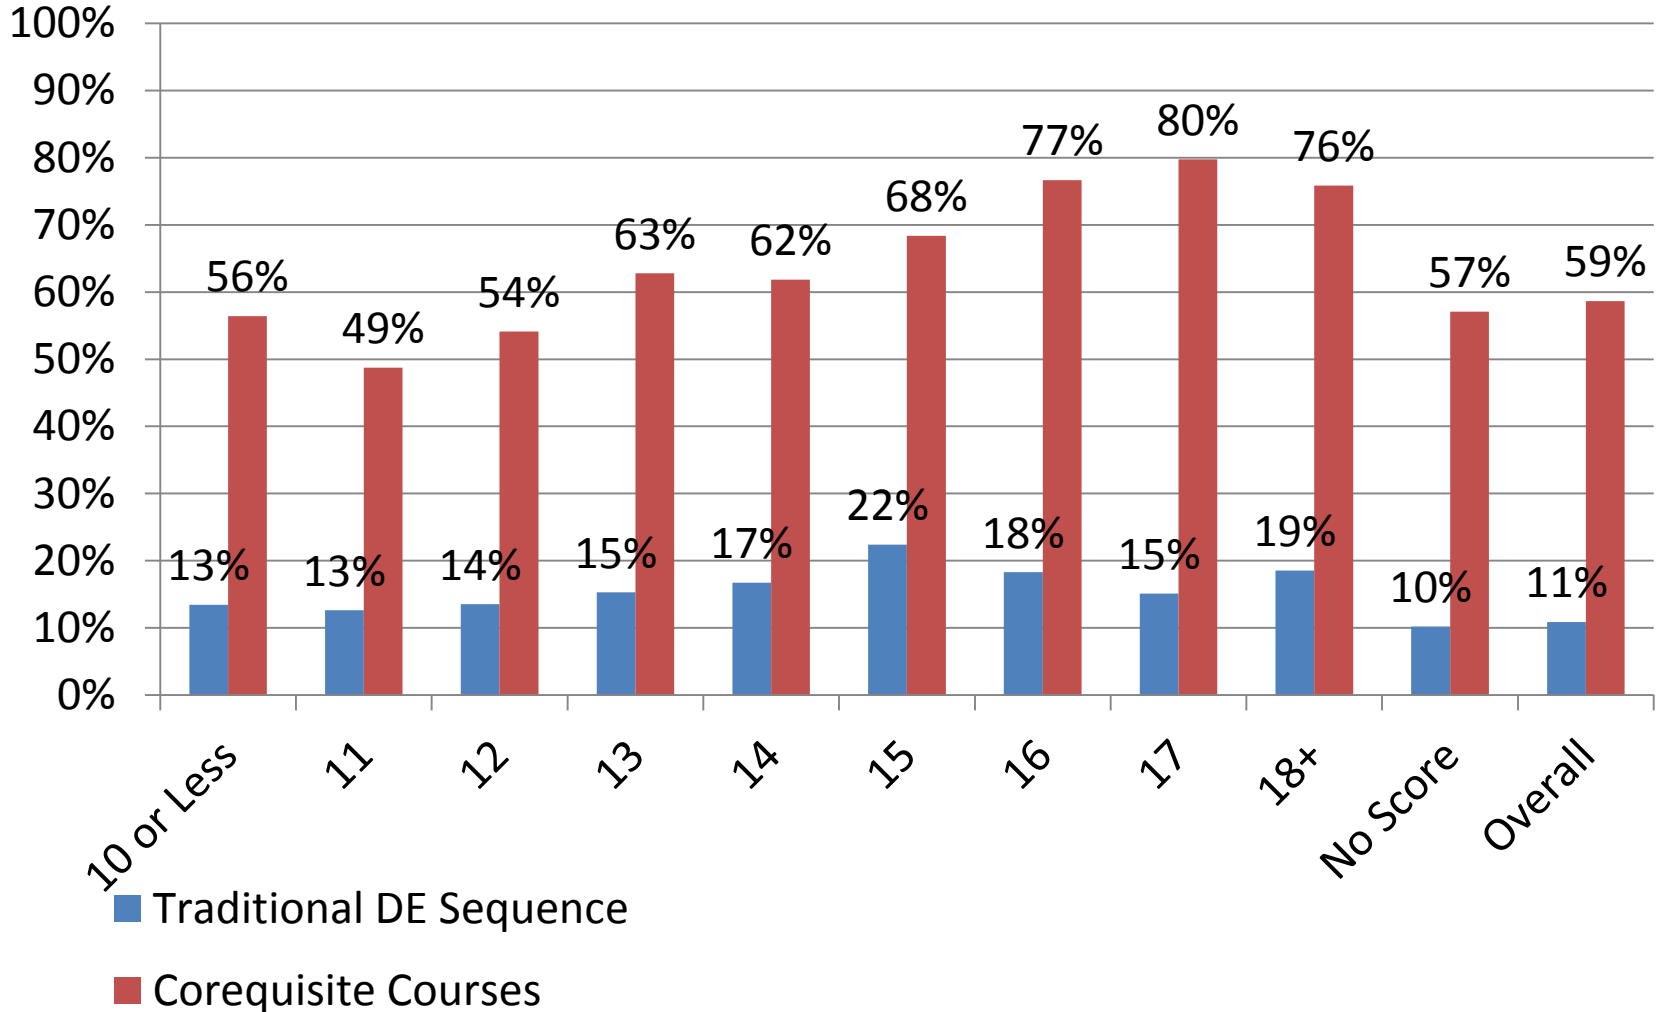

Colorado English/Reading

Gateway Course Completion Rates by ACT Score 2012 Prerequisite Remediation vs 2014 Corequisite